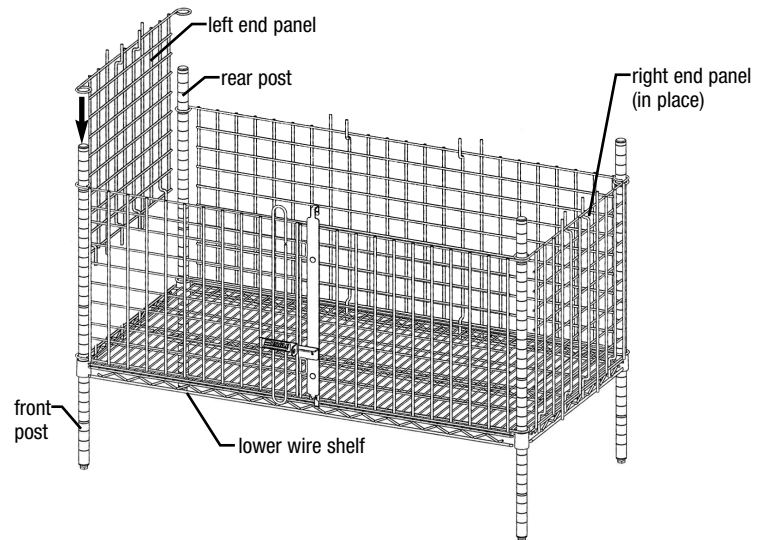

Security Modules with Hinged Doors

ASSEMBLY INSTRUCTIONS

Step 1 - Determine location of security module by positioning lower wire shelf (not included) accordingly onto posts.

Step 2 - Install rear panel by sliding loops over and down the rear posts, with the bottom of the panel locking into lower wire shelf.

Step 3 - Install left and right doors by sliding loops over and down the front posts.

(continued on next page)

Security Modules with Hinged Doors

ASSEMBLY INSTRUCTIONS

Step 4 - Install end panels by sliding loops over and down the front and rear posts on each end, with the bottom of each panel locking into lower wire shelf.

Step 5 - Install top wire shelf (not included) onto top of posts. Rear panel and end panels should lock into top wire shelf.

NOTE: To install top wire shelf, doors must be in the open position.

(End)

Assembly is complete.