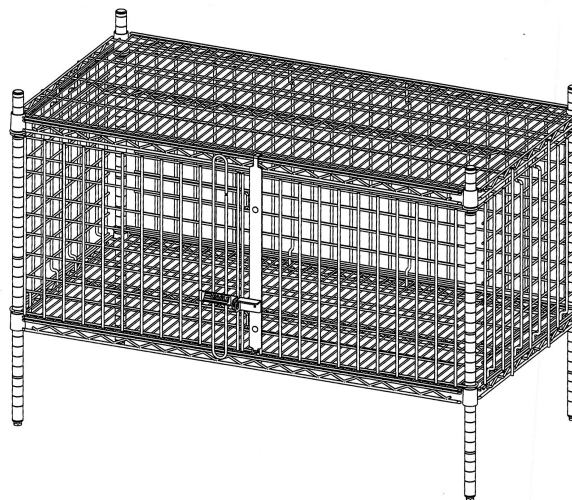

*security module with hinged doors
— shown attached to shelf unit*

Parts List

(1) rear panel

(1) left door

(1) right door

(2) end panels

(continued on next page)

EG10086 Revised 10/23

Security Modules with Hinged Doors

ASSEMBLY INSTRUCTIONS

Step 1 - Determine location of security module by positioning lower wire shelf (not included) accordingly onto posts.

Step 2 - Install rear panel by sliding loops over and down the rear posts, with the bottom of the panel locking into lower wire shelf.

Step 3 - Install left and right doors by sliding loops over and down the front posts.

(continued on next page)

Security Modules with Hinged Doors

ASSEMBLY INSTRUCTIONS

Step 4 - Install end panels by sliding loops over and down the front and rear posts on each end, with the bottom of each panel locking into lower wire shelf.

Step 5 - Install top wire shelf (not included) onto top of posts. Rear panel and end panels should lock into top wire shelf.

NOTE: To install top wire shelf, doors must be in the open position.

(End)

Assembly is complete.