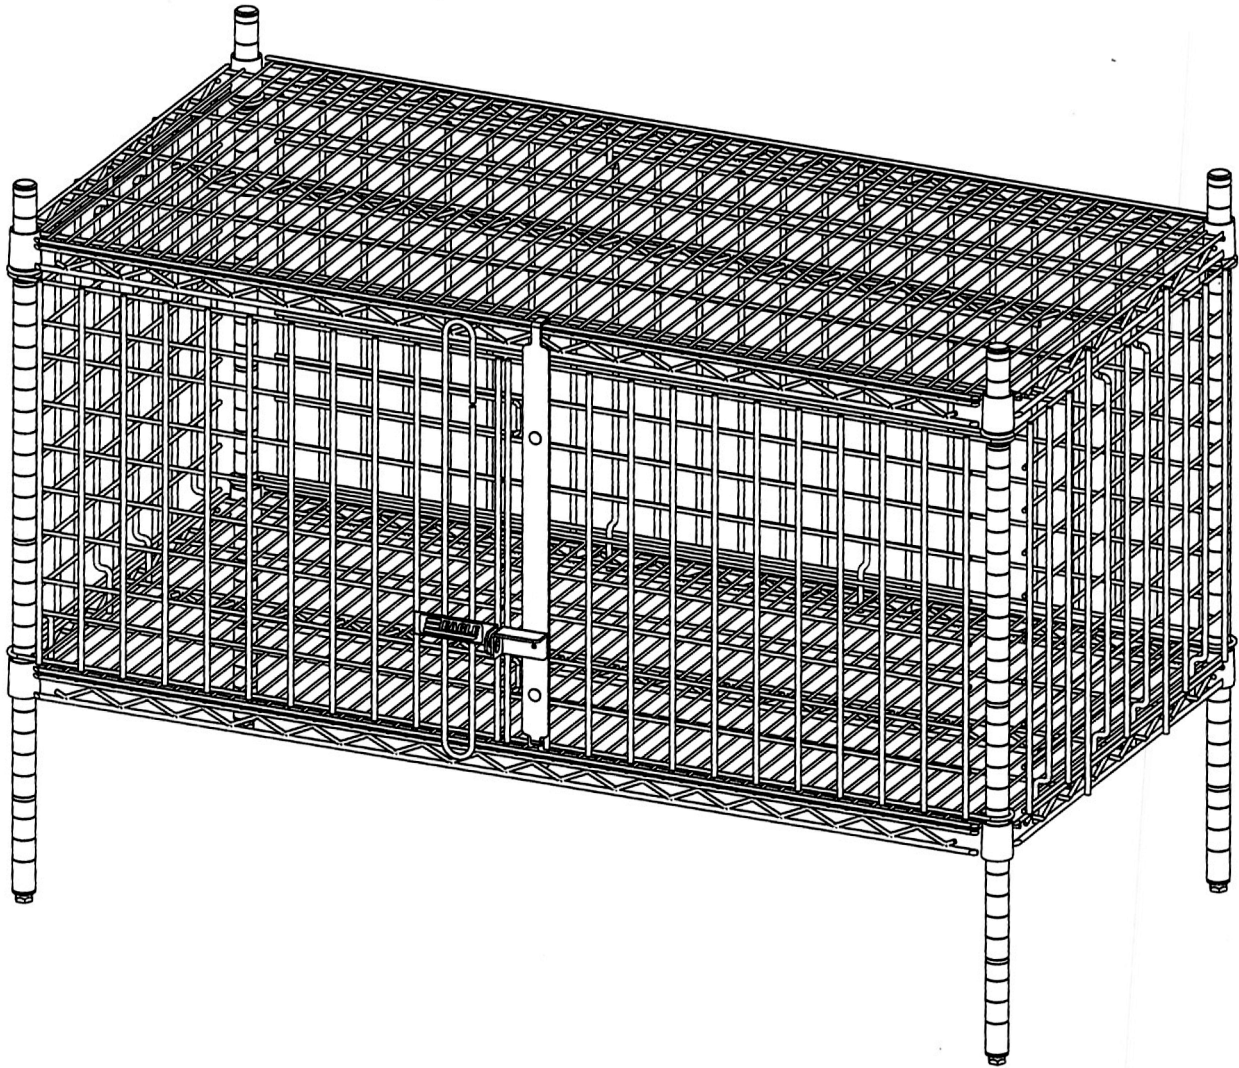

*security module with hinged doors
— shown attached to shelf unit*

Parts List

(1) rear panel

(1) left door

(1) right door

(2) end panels

(continued on next page)

EG10086 Revised 10/23

Step 3 - Install left and right doors by sliding loops over and down the front posts.

(continued on next page)

Security Modules with Hinged Doors

ASSEMBLY INSTRUCTIONS

Step 4 - Install end panels by sliding loops over and down the front and rear posts on each end, with the bottom of each panel locking into lower wire shelf.

Step 5 - Install top wire shelf (not included) onto top of posts. Rear panel and end panels should lock into top wire shelf.

NOTE: To install top wire shelf, doors must be in the open position.

(End)

Assembly is complete.

Security Modules with Hinged Doors

ASSEMBLY INSTRUCTIONS

- 100 Industrial Boulevard, Clayton, Delaware 19938-8903 U.S.A.
- Phone: 302/653-3000 • 800/441-8440 • Fax: 302/653-2065
- www.eaglegrp.com • www.eaglegrpnews.com • www.eaglemhc.com